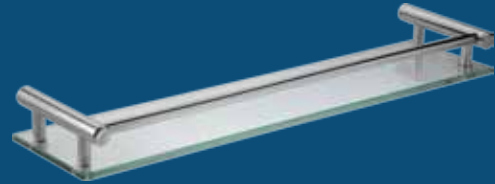

OZ.BA. RH-01-VL
Robe Hook

OZ.BA.RACK.VL
Toiletries Rack

OZ.BA. TR-01-VL
Single Rod Towel Rack

OZ.BA. TR-02-VL
Double Rod Towel Rack

OZ.BA. TR-03.VL
Bath Towel Rack with
Towel Rod

Dimensional drawing available on page no. 12

OZ.BA. TRH-01-VL
Toilet Paper Roll Holder

OZ.BA. NR-01-VL
Napkin Ring

OZ.BA. GH-02-VL
Double Glass Holder

OZ.BA. GH-01-VL
Single Glass Holder

OZ.BA.SDH-01.VL
Soap Dish with Holder

OZ.BA.TBH-02.VL
Toilet Brush with Holder

Dimensional drawing available on page no. 12 & 13

BATHROOM ACCESSORIES
Vogue Line Series

OZ.BA.TRAY-01.VL
Bathroom Tray

OZ.BA.TRAY-GL-01.VL
Single-tier Glass Platform

OZ.BA.TRAY-GL-03.VL
Triple-tier Glass Platform