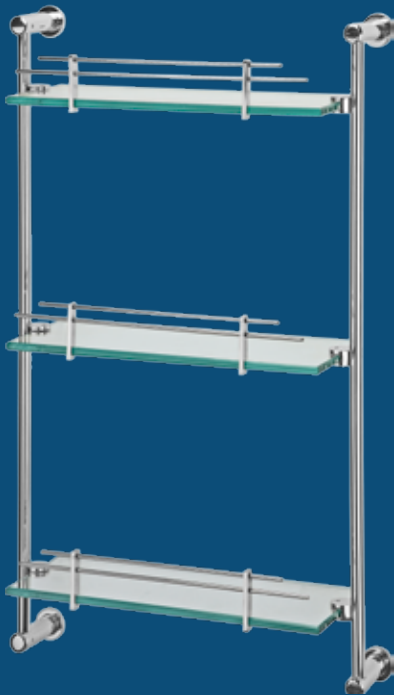

OZ.BA. RH-01-VL
Robe Hook

OZ.BA.RACK.VL
Toiletries Rack

OZ.BA. TR-01-VL
Single Rod Towel Rack

OZ.BA. TR-02-VL
Double Rod Towel Rack

OZ.BA. TR-03.VL
Bath Towel Rack with
Towel Rod

Dimensional drawing available on page no. 12

OZ.BA. TRH-01-VL
Toilet Paper Roll Holder

OZ.BA. NR-01-VL
Napkin Ring

OZ.BA. GH-02-VL
Double Glass Holder

OZ.BA. GH-01-VL
Single Glass Holder

OZ.BA.SDH-01.VL
Soap Dish with Holder

OZ.BA.TBH-02.VL
Toilet Brush with Holder

Dimensional drawing available on page no. 12 & 13

BATHROOM ACCESSORIES
Vogue Line Series

OZ.BA.TRAY-01.VL
Bathroom Tray

OZ.BA.TRAY-GL-01.VL
Single-tier Glass Platform

OZ.BA.TRAY-GL-03.VL
Triple-tier Glass Platform

OZ.BA.TRAY-GL-02.VL
Double-tier Glass Platform

OZ.BA.TRAY-GL-02.C.VL
Double-tier Glass Platform
for Corner

Dimensional drawing available on page no. 13