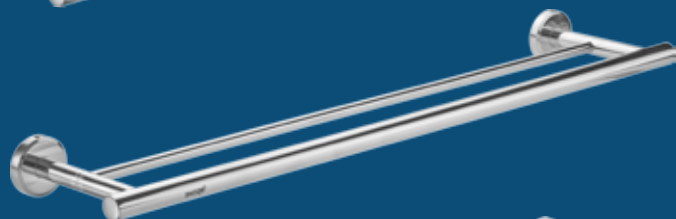

OZ.BA. RH-01-VL
Robe Hook

OZ.BA.RACK.VL
Toiletries Rack

OZ.BA. TR-01-VL
Single Rod Towel Rack

OZ.BA. TR-02-VL
Double Rod Towel Rack

OZ.BA. TR-03.VL
Bath Towel Rack with
Towel Rod

Dimensional drawing available on page no. 12

OZ.BA. TRH-01-VL
Toilet Paper Roll Holder

OZ.BA. NR-01-VL
Napkin Ring

OZ.BA. GH-02-VL
Double Glass Holder

OZ.BA. GH-01-VL
Single Glass Holder

OZ.BA.SDH-01.VL
Soap Dish with Holder

OZ.BA.TBH-02.VL
Toilet Brush with Holder

Dimensional drawing available on page no. 12 & 13

BATHROOM ACCESSORIES
Vogue Line Series

OZ.BA.TRAY-01.VL
Bathroom Tray

OZ.BA.TRAY-GL-01.VL
Single-tier Glass Platform

OZ.BA.TRAY-GL-03.VL
Triple-tier Glass Platform