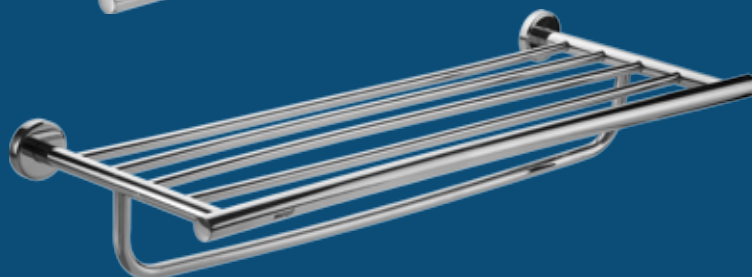

OZ.BA. RH-01-VL
Robe Hook

OZ.BA.RACK.VL
Toiletries Rack

OZ.BA. TR-01-VL
Single Rod Towel Rack

OZ.BA. TR-02-VL
Double Rod Towel Rack

OZ.BA. TR-03.VL
Bath Towel Rack with
Towel Rod

Dimensional drawing available on page no. 12

OZ.BA. TRH-01-VL
Toilet Paper Roll Holder

OZ.BA. NR-01-VL
Napkin Ring

OZ.BA. GH-02-VL
Double Glass Holder

OZ.BA. GH-01-VL
Single Glass Holder

OZ.BA.SDH-01.VL
Soap Dish with Holder

OZ.BA.TBH-02.VL
Toilet Brush with Holder

Dimensional drawing available on page no. 12 & 13

BATHROOM ACCESSORIES
Vogue Line Series

OZ.BA.TRAY-01.VL
Bathroom Tray

OZ.BA.TRAY-GL-01.VL
Single-tier Glass Platform

OZ.BA.TRAY-GL-03.VL
Triple-tier Glass Platform