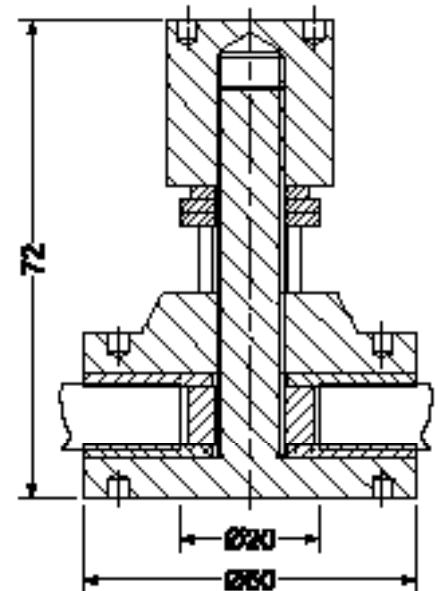

ARTICULATED FLAT HEAD

Routel with Protective Cap

OSP-AFB-36-FL

Application
To Use Along with Spiders

Specifications

Articulated Routel

- Flat head bolt
- Teflon washers to prevent damage to glass
- Adjustable up to 15 mm thickness of glass
- Stainless Steel Grade 316
- Available in PSS / SSS finish
- Protective cover cap on bottom

Specifications

Fixed Routel

- Flat head bolt
- Teflon washers to prevent damage to gla:
- Adjustable up to 15 mm thickness of gla:
- Stainless Steel Grade 316
- Available in PSS / SSS finish
- Protective cover cap on bottom

FIXED COUNTER SUNK HEAD

OSP-FB-CS

Application

To Use Along with Spiders

Specifications

Fixed Routel

- Countersunk head bolt
- Teflon washers to prevent damage to glas
- Adjustable up to 15 mm thickness of glas
- Stainless Steel Grade 316
- Available in PSS / SSS finish

Dimensions are subject to change. Please refer to actual product for hole preparation.