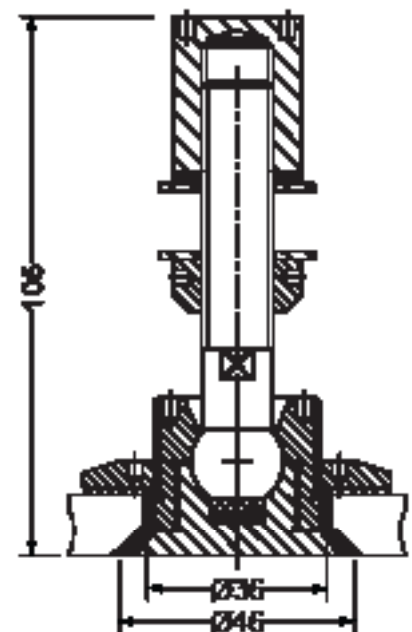

ARTICULATED FLAT HEAD

Routel with Protective Cap

OSP-AFB-36-FL

Application
To Use Along with Spiders

Specifications

Articulated Routel

- Flat head bolt
- Teflon washers to prevent damage to glass
- Adjustable up to 15 mm thickness of glass
- Stainless Steel Grade 316
- Available in PSS / SSS finish
- Protective cover cap on bottom

ARTICULATED COUNTER SUNK HEAD

OSP-AFB-36-CS

Application
To Use Along with Spiders

Specifications

Articulated Routel

- Countersunk head bolt
- Teflon washers to prevent damage to glass
- Adjustable up to 15 mm thickness of glass
- Stainless Steel Grade 316
- Available in PSS / SSS finish

Specifications

Fixed Routel

- Flat head bolt
- Teflon washers to prevent damage to gla:
- Adjustable up to 15 mm thickness of gla:
- Stainless Steel Grade 316
- Available in PSS / SSS finish
- Protective cover cap on bottom

FIXED COUNTER SUNK HEAD

OSP-FB-CS

Application

To Use Along with Spiders

Specifications

Fixed Routel

- Countersunk head bolt
- Teflon washers to prevent damage to glas
- Adjustable up to 15 mm thickness of glas
- Stainless Steel Grade 316
- Available in PSS / SSS finish