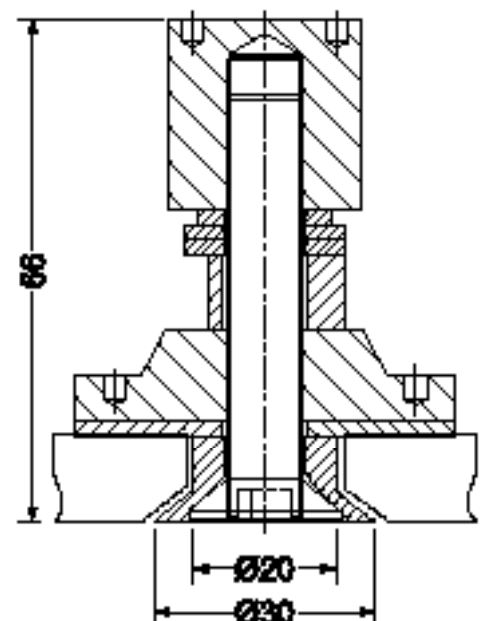

Specifications

Fixed Routel

- Flat head bolt
- Teflon washers to prevent damage to gla:
- Adjustable up to 15 mm thickness of gla:
- Stainless Steel Grade 316
- Available in PSS / SSS finish
- Protective cover cap on bottom

FIXED COUNTER SUNK HEAD

OSP-FB-CS

Application

To Use Along with Spiders

Specifications

Fixed Routel

- Countersunk head bolt
- Teflon washers to prevent damage to glas
- Adjustable up to 15 mm thickness of glas
- Stainless Steel Grade 316
- Available in PSS / SSS finish

Dimensions are subject to change. Please refer to actual product for hole preparation.