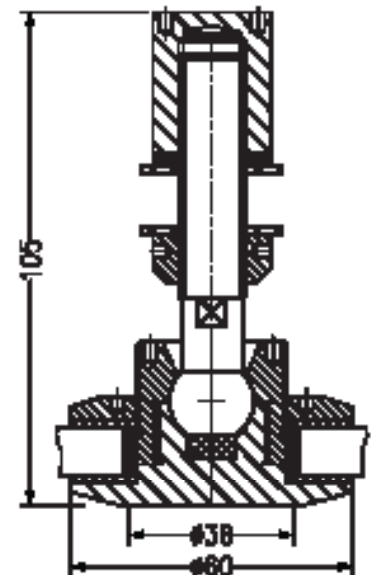

ARTICULATED FLAT HEAD

Routel with Protective Cap

OSP-AFB-36-FL

Application
To Use Along with Spiders

Specifications

Articulated Routel

- Flat head bolt
- Teflon washers to prevent damage to glass
- Adjustable up to 15 mm thickness of glass
- Stainless Steel Grade 316
- Available in PSS / SSS finish
- Protective cover cap on bottom

ARTICULATED COUNTER SUNK HEAD

OSP-AFB-36-CS

Application
To Use Along with Spiders

Specifications

Articulated Routel

- Countersunk head bolt
- Teflon washers to prevent damage to glass
- Adjustable up to 15 mm thickness of glass
- Stainless Steel Grade 316
- Available in PSS / SSS finish

Specifications

Fixed Routel

- Flat head bolt
- Teflon washers to prevent damage to gla:
- Adjustable up to 15 mm thickness of gla:
- Stainless Steel Grade 316
- Available in PSS / SSS finish
- Protective cover cap on bottom

FIXED COUNTER SUNK HEAD

OSP-FB-CS

Application

To Use Along with Spiders

Specifications

Fixed Routel

- Countersunk head bolt
- Teflon washers to prevent damage to glas
- Adjustable up to 15 mm thickness of glas
- Stainless Steel Grade 316
- Available in PSS / SSS finish