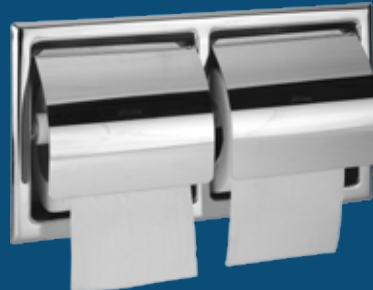

BATHROOM ACCESSORIES
Commercial Line Series

OZ.BA.CL.CL-01
Retractable Clothes Line with
Hook (2.4 Mt. Rope)

OZ.BA.CL.CH-03
Cloth Hook with Four
Hooks

OZ.BA.CL.TD-01
Tissue Paper Dispenser

OZ.BA.CL.TBOX-01
Tissue Paper Box

Dimensional drawing available on page no. 15 & 16

OZ.BA.CL.TR-01
Toilet Paper Roll Holder

OZ.BA.CL.TR-02
Twin Type Toilet Paper
Roll Holder

OZ.BA.CL.SHMR-01
Double-sided Dressing/Shaving
Mirror with 3x Magnification

OZ.BA.CL.GB-01
Bath Tub Grab Bar

OZ.BA.CL.CH-02
Cloth Hook with Two Hooks

OZ.BA.CL.SD-01
Liquid Soap Dispenser
(800ML)

Dimensional drawing available on page no. 16