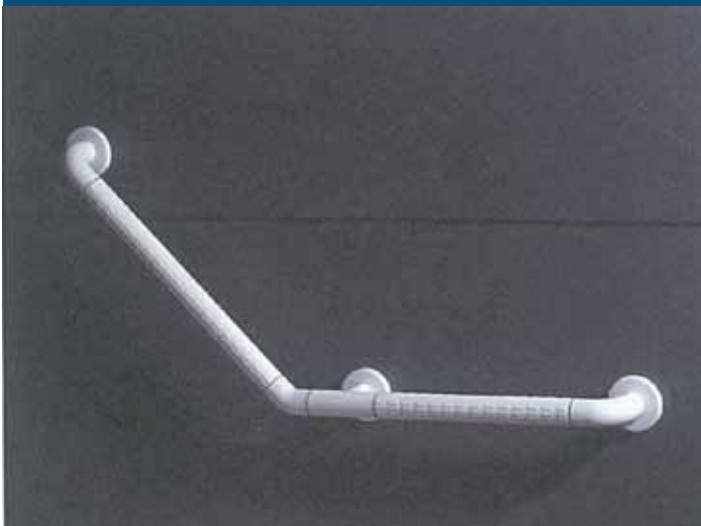

Door Handle

OZABF.GH11.300.WH L=300mm

OZABF.GH11.400.WH L=400mm

OZABF.GH11.500.WH L=500mm

Bathroom Handrail

OZABF.GB11.300.WH L=300mm

OZABF.GB11.400.WH L=400mm

OZABF.GB11.500.WH L=500mm

OZABF.GB11.600.WH L=600mm

Also available in Stainless Steel

**NON-BARRIER ANTI BACTERIAL
GRAB BAR SERIES**

Closestool Handrail
OZOABF.WCHR.750.WH
L=750 mm (high) + 700 mm

Also available in Stainless Steel

Shower Handrail
OZABF.SHR.22.1020.WH
L=1020 mm x 500 mm

Shower Handrail
OZABF.SHR.11.720.WH
L=720 mm

135° Bathroom Handrail
OZABF.GB33.450.450.WH
L = 450mm x 450mm

Also available in Stainless Steel